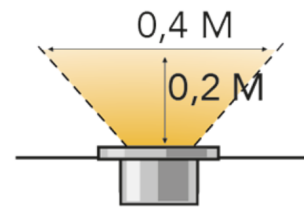

Substrate	Wood, Tile
Light direction	Upwards
Smart	No
Adjustable	No
Underwater	No
Description lightsource	SMD LED 24x warm white 12V 1W
Amount of lightsources per lamp	1
Lightsource includes	Yes

Light effect

OPAL