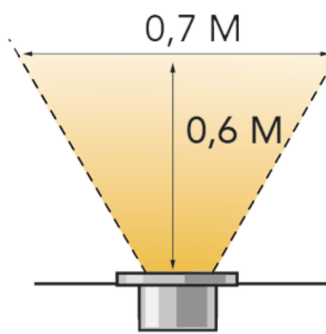

Substrate	Wood, Tile
Light direction	Upwards
Smart	No
Adjustable	No
Underwater	No
Description lightsource	SMD LED 24x warm white 12V 1W
Amount of lightsources per lamp	1
Lightsource includes	Yes

Light effect