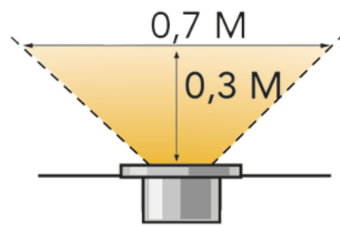

Substrate	Wood, Tile
Light direction	Upwards
Smart	No
Adjustable	No
Underwater	No
Description lightsource	SMD LED 24x warm white 12V 1W
Amount of lightsources per lamp	1
Lightsource includes	Yes

Light effect

HONEYCOMB