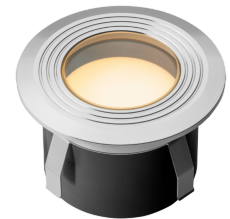

## Onyx 60 RS 12V

<b>Article number</b>	242D
<b>EAN Code</b>	8719979284374
<b>Warranty (year)</b>	6
<b>Application</b>	Terrace, Driveway, Path, Roof, Staircase
<b>Dimensions H x W x D</b>	59 mm x 75 mm x 75 mm
<b>Material</b>	Stainless steel 316
<b>Colour</b>	Silver gray
<b>Wattage</b>	1
<b>Lumen</b>	1275
<b>Light color</b>	Warm white
<b>Kelvin (Color temperature)</b>	2700 K
<b>IP class</b>	IP67
<b>Product weight (kg)</b>	0.282
<b>Protection class</b>	III
<b>Minimum ambient temperature (°C)</b>	-20
<b>Maximum ambient temperature (°C)</b>	45
<b>Beam angle (degrees)</b>	65 ∠
<b>Number of luminaires in a pack</b>	1
<b>Drill diameter</b>	60
<b>Lifetime (hours)</b>	25000
<b>CRI</b>	84
<b>Dimmer</b>	No
<b>Suitable for external dimmer</b>	No
<b>Overpassable</b>	Yes
<b>AC/DC compatible</b>	Yes
<b>Cable type</b>	H05RN-F
<b>Cable size</b>	20AWG
<b>Male connector</b>	Yes
<b>Female connector</b>	No
<b>Supplied accessoires</b>	Honeycomb, F-connector
<b>Shape</b>	Round

<b>Substrate</b>	Wood, Tile
<b>Light direction</b>	Upwards
<b>Smart</b>	No
<b>Adjustable</b>	No
<b>Underwater</b>	No
<b>Description lightsource</b>	SMD LED 24x warm white 12V 1W
<b>Amount of lightsources per lamp</b>	1
<b>Lightsource includes</b>	Yes

**Light effect**

CLEAR

HONEYCOMB

OPAL